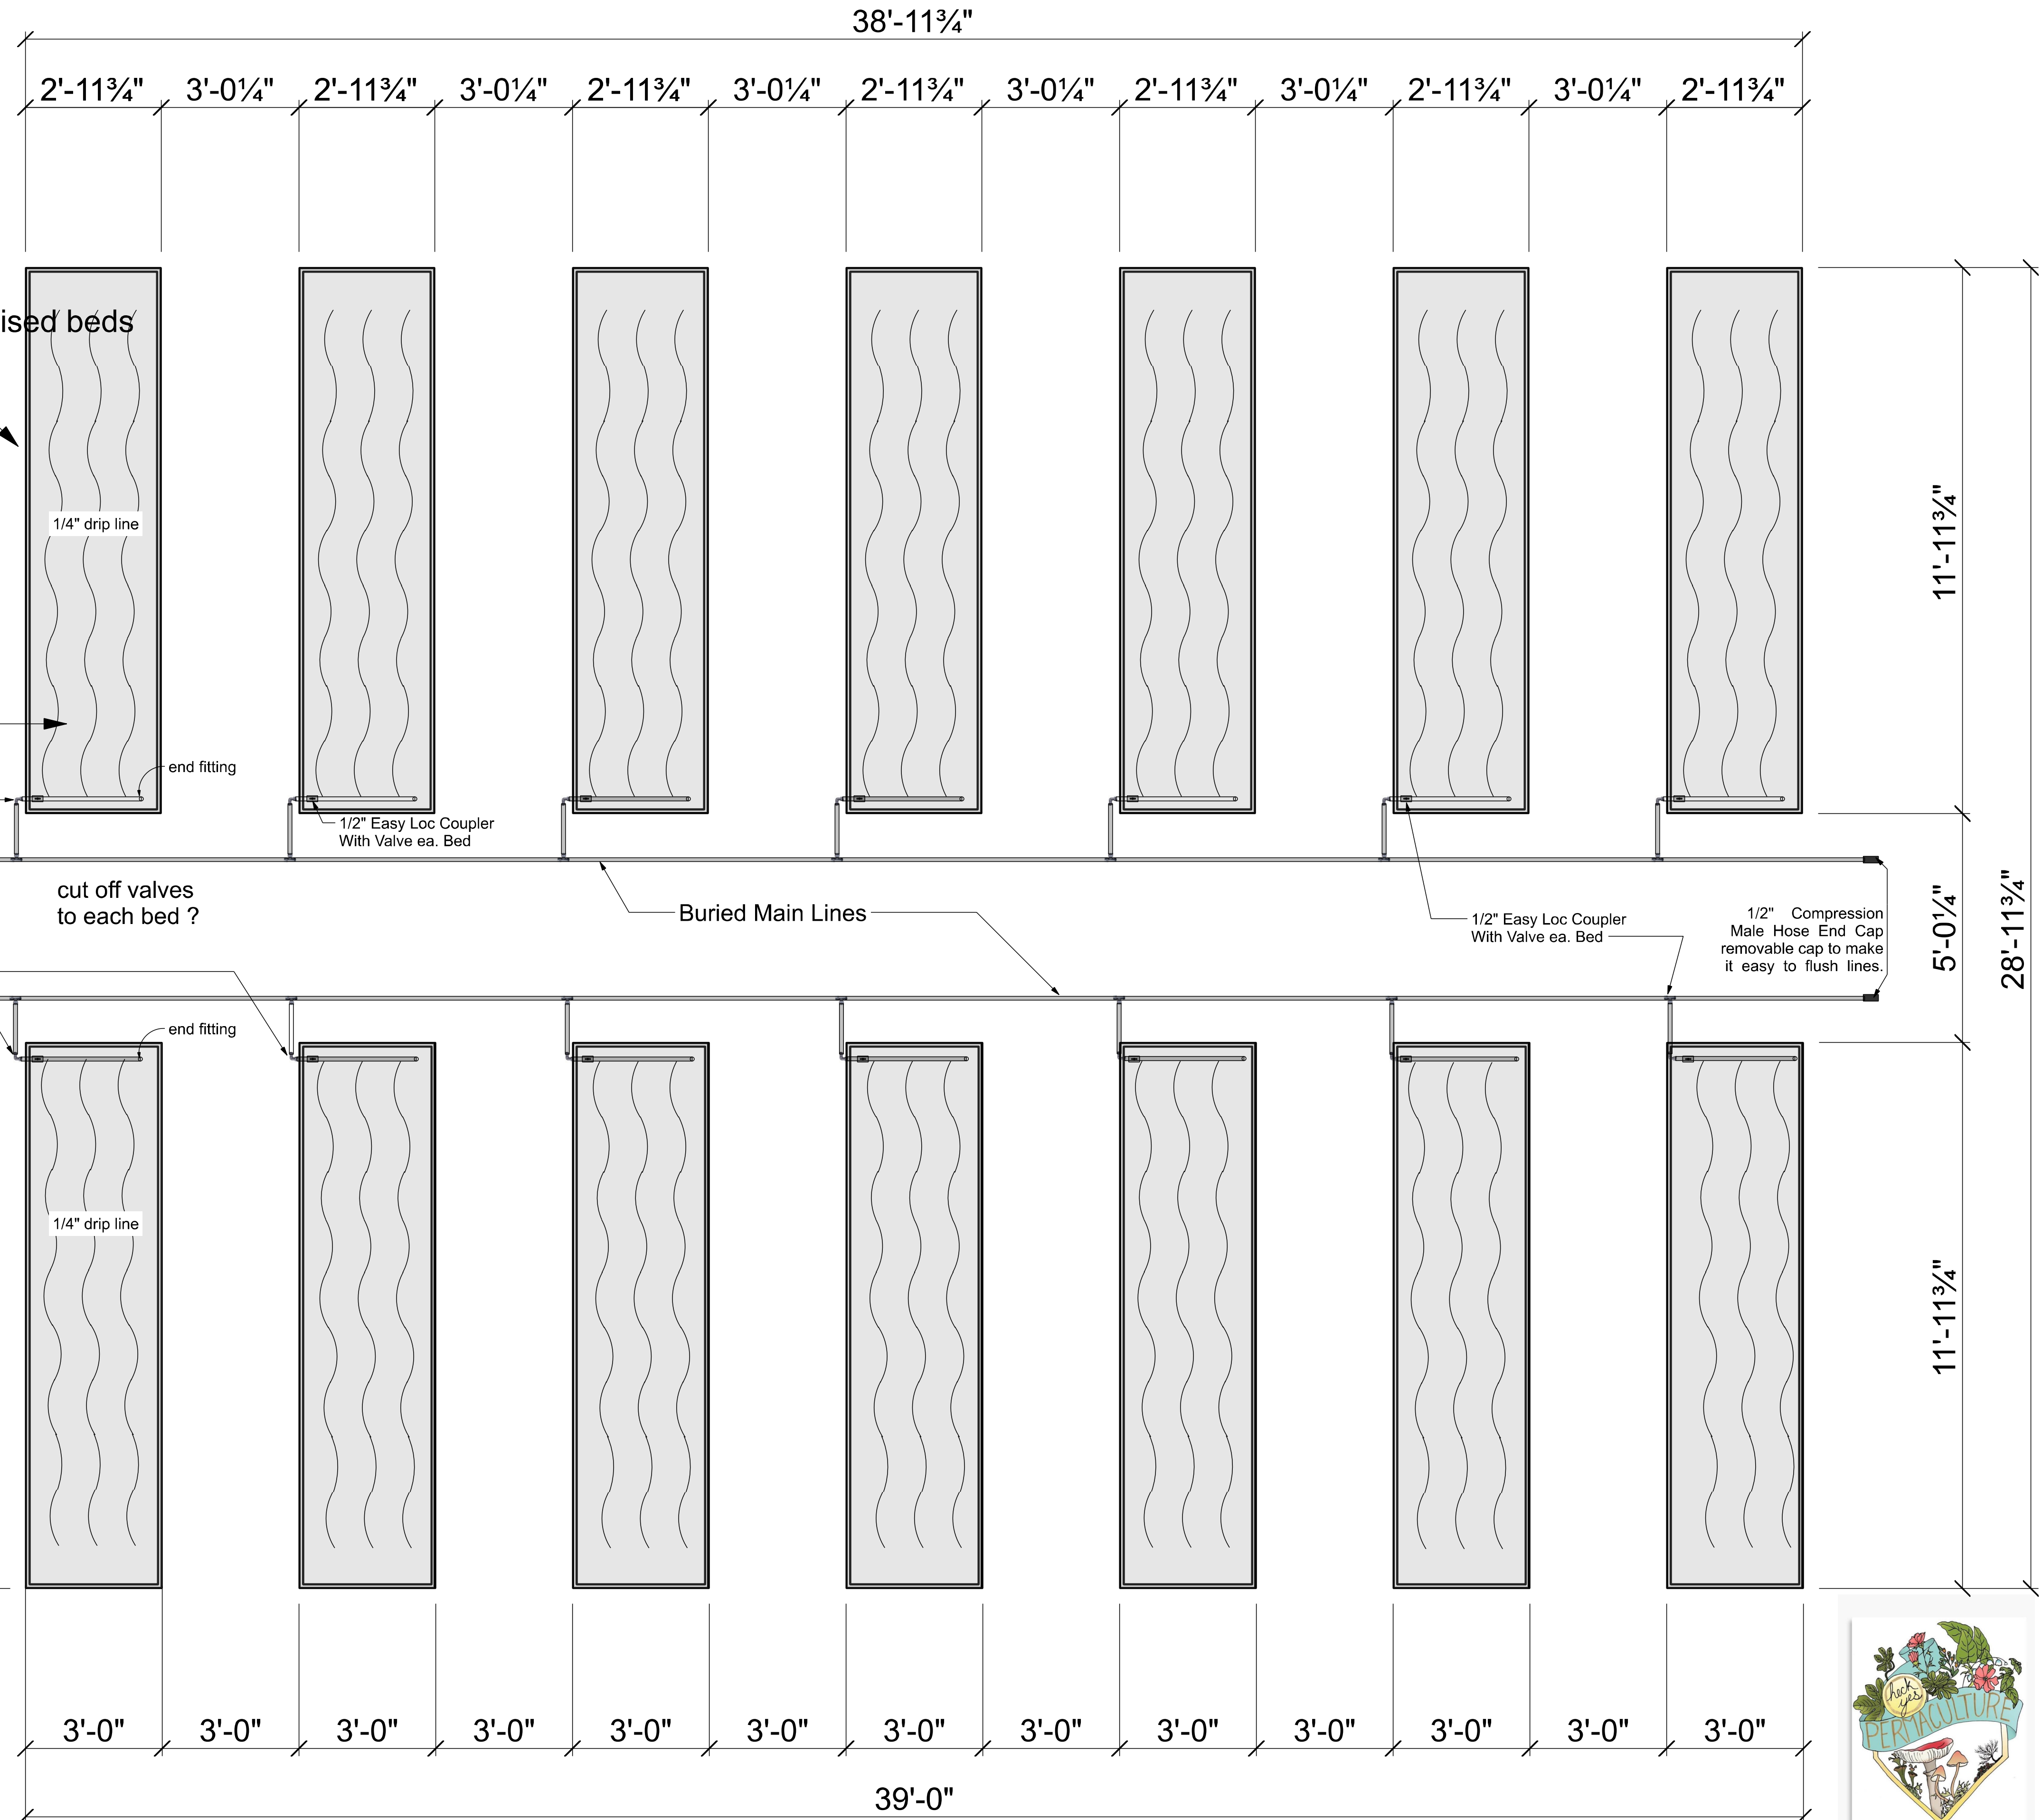

# OUR RAISED BED GARDEN 14 ea. 3' X 12' RAISED BEDS BUILT IN 2019.

**Notes:**

1. Timers AC vs DC would like to use a small solar panel and DC controller  
DIG LEIT Solar Timer with 3/4" Valve SKU: TDLT34 (fittings - ??) What connects to the two threaded ends?
2. Support Stakes
3. 1/2" Easy Loc Coupler With Valve
4. Screen Washers

**Raised Beds**

**40' Hugelkultur Bed on North Hill Above This Row Of Raised Beds**

**Existing 1,200 gal above ground rain water tank**

**LAYOUT**  
SCALE: 1/2" = 1'-0"