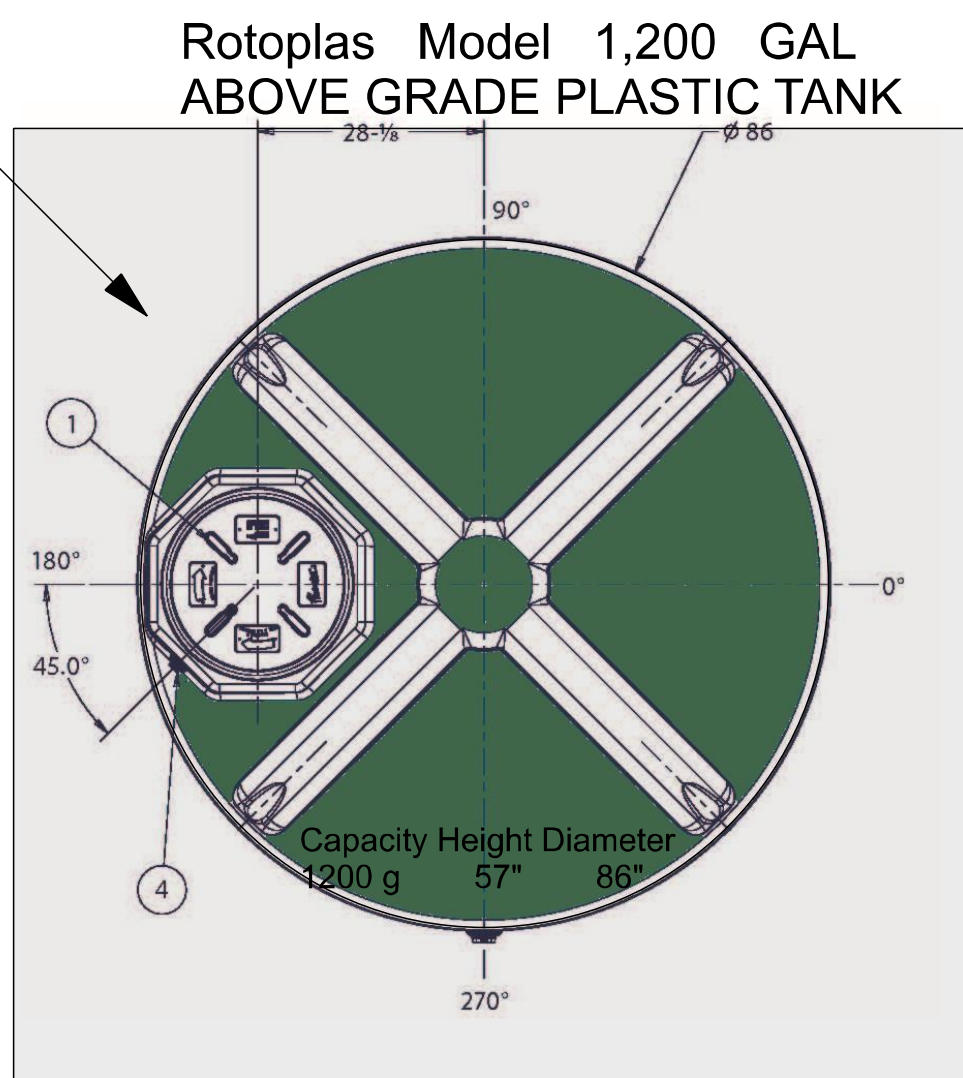

# OUR RAISED BED GARDEN 14 ea. 3' X 12' RAISED BEDS BUILT IN 2019.

**Notes:**

1. Timers AC vs DC would like to use a small solar panel and DC controller  
DIG LEIT Solar Timer with 3/4" Valve SKU: TDLT34 (fittings - ??) What connects to the two threaded ends?
2. Support Stakes
3. 1/2" Easy Loc Coupler With Valve
4. Screen Washers

**Raised Beds**

**40' Hugelkultur Bed on North Hill Above This Row Of Raised Beds**

**Existing 1,200 gal above ground rain water tank**

**LAYOUT**  
SCALE: 1/2" = 1'-0"